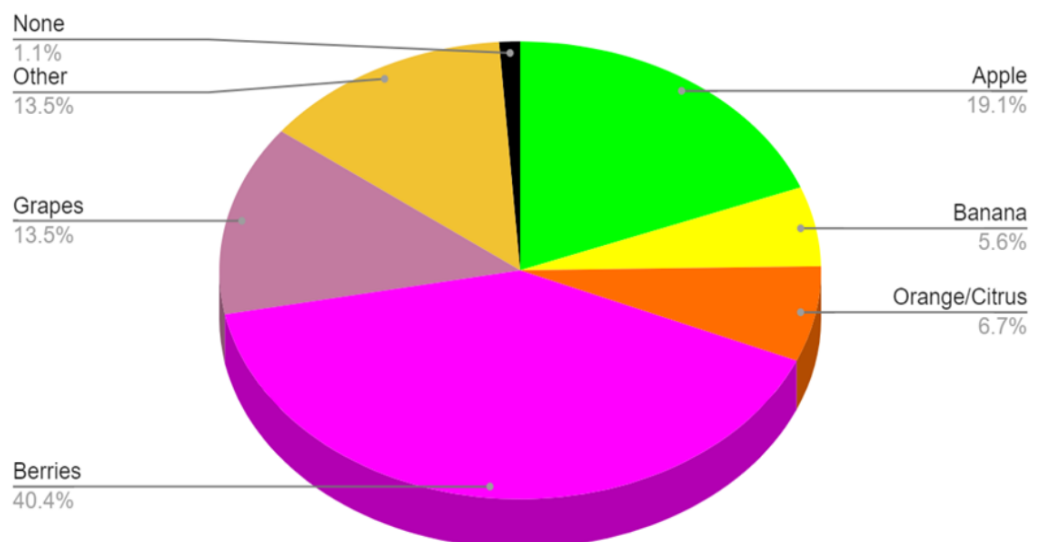

authentication code- **400448**

Our Well-Being Warriors introduced our character strengths that we are going to develop through our My Happy Mind Sessions.

Dosbarth 4 created a whole School survey about their favourite fruit. Here are the results!